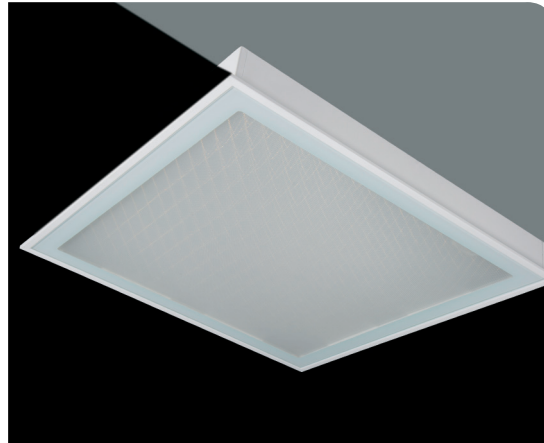

ENBLOC CLEAN NO FRAME LED

TYP	PIW	Light bulb icon	Φ [lm]	Beam pattern icon
ENBLOC CLEAN NO FRAME LED	18 W	LED	2600	☐
ENBLOC CLEAN NO FRAME LED	32 W	LED	4400	☐
ENBLOC CLEAN NO FRAME LED	29 W	LED	3750	☐
ENBLOC CLEAN NO FRAME LED	27 W	LED	3900	☐
ENBLOC CLEAN NO FRAME LED	36 W	LED	5200	☐
ENBLOC CLEAN NO FRAME LED	47 W	LED	6600	☐
ENBLOC CLEAN NO FRAME LED	62 W	LED	8800	☐
ENBLOC CLEAN NO FRAME LED	58 W	LED	7500	☐
ENBLOC CLEAN NO FRAME LED	54 W	LED	7800	☐
ENBLOC CLEAN NO FRAME LED	72 W	LED	10400	☐
ENBLOC CLEAN NO FRAME LED	93 W	LED	13200	☐
ENBLOC CLEAN NO FRAME LED	123 W	LED	17600	☐
ENBLOC CLEAN NO FRAME LED	117 W	LED	15000	☐

Available colour of the light: 830/840

SDCM=3 / SDCM=5 (3750, 7500, 15000 lm)

Lifetime of LED sources - 60000 h (L70/B50) / 50000 h (L70/B50) - 3750, 7500, 15000 lm

Operating temperature range: 5° C - 30° C

The power shown refers to the whole system (tolerance +/- 10%).

The given luminous flux refers to LED light sources (tolerance +/- 10% depends on the value of the colour temperature).

Luminaire options

Diffuser:

- SHM tempered matt glass
- SLM laminated matt glass
- PLX PMMA opal diffuser
- PC PC opal diffuser
- Micro-PRM SH micro-prismatic diffuser with hardened glass
- Micro-PRM SL micro-prismatic diffuser with laminated glass

Control gear:

- E driver
- EDD DIM DALI driver

Accessories

Handle for glass
Type: BO 609.80
Index: 6BZBO60980

WARNING!
Technical data may be changed. Photos of the luminaires may differ from reality. Last updated 20.09.2016.
Other options of the luminaire available on request.