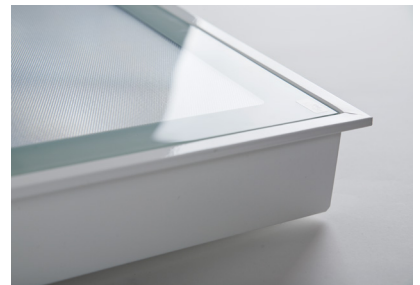

ENBLOC CLEAN NO FRAME LED

Features

Luminaire designed for modular suspended ceilings, equipped with highly efficient LED panels. Luminaire case made from steel sheet, powder coated in white. Its characteristic feature is the lack of aluminum frame to minimise contamination in cleanrooms. There are no visible elements joining the diffuser and the Luminaire case.

Luminaire recommended for: cleanrooms and laboratories.

Accessories: electronic stabilising and ignition system with dimming.

Glass can be removed for maintenance using the handle provided.

ENBLOC CLEAN NO FRAME LED MICRO-PRM SH