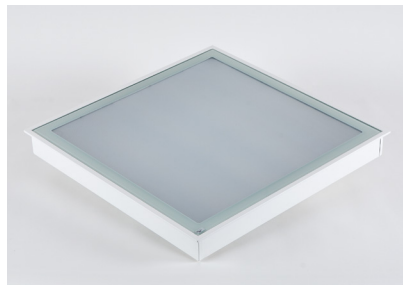

ENBLOC CLEAN NO FRAME LED

Features

Luminaire designed for modular suspended ceilings, equipped with highly efficient LED panels. Luminaire case made from steel sheet, powder coated in white. Its characteristic feature is the lack of aluminum frame to minimise contamination in cleanrooms. There are no visible elements joining the diffuser and the Luminaire case.

Luminaire recommended for: cleanrooms and laboratories.

Accessories: electronic stabilising and ignition system with dimming.

Glass can be removed for maintenance using the handle provided.

ENBLOC CLEAN NO FRAME LED MICRO-PRM SH