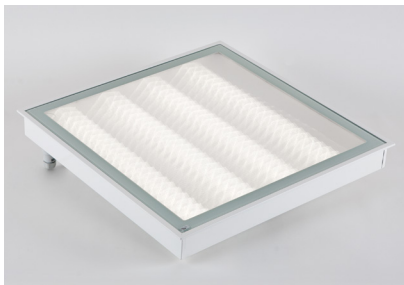

ENBLOC CLEAN NO FRAME LED

Features

Luminaire designed for modular suspended ceilings, equipped with highly efficient LED panels. Luminaire case made from steel sheet, powder coated in white. Its characteristic feature is the lack of aluminum frame to minimise contamination in cleanrooms. There are no visible elements joining the diffuser and the Luminaire case.

Luminaire recommended for: cleanrooms and laboratories.

Accessories: electronic stabilising and ignition system with dimming.

Glass can be removed for maintenance using the handle provided.

ENBLOC CLEAN NO FRAME LED MICRO-PRM SH