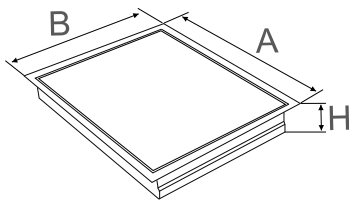

Luminaire recommended for: cleanrooms.

ENBLOC CLEAN LED SMOOTH MICRO-PRM

ENBLOC CLEAN LED SMOOTH

ENBLOC CLEAN LED SMOOTH

Dimensions

Φ [lm]	A (mm)	B (mm)	H (mm)	L1xL2
2700	596	296	76	580x280
5400	596	596	76	580x580
5400	1196	296	76	1180x280
10800	1196	596	76	1180x580