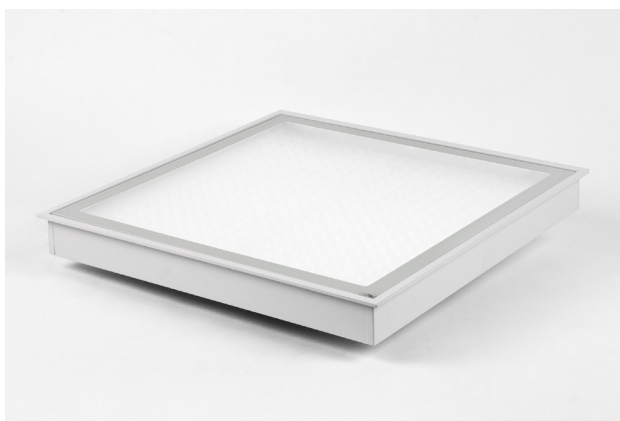

ENBLOC CLEAN LED SMOOTH

- Built-in luminaire designed to cleanrooms.
- Highly efficient LED light source.
- High protection level against dust and water infiltration IP54 or IP65.
- Quick and easy assembly.
- Luminaire lighting surface with a unique visual effect.

ENBLOC CLEAN LED SMOOTH

Features

Luminaire designed for modular and gypsum and plasterboard suspended ceilings, equipped with the highly efficient LED panels. The lighting level of LED sources is 2700 lm, 5400 lm or 10800 lm. Luminaire available in two configurations depending on the color temperature of the light source – 3000 K or 4000 K. Luminaire case made from steel sheet, powder coated in white. Available diffusers: tempered matt glass, PMMA opal diffuser, micro-prismatic diffuser with hardened glass or micro-prismatic diffuser.

Luminaire recommended for: cleanrooms.

ENBLOC CLEAN LED SMOOTH MICRO-PRM

ENBLOC CLEAN LED SMOOTH

ENBLOC CLEAN LED SMOOTH

Dimensions

Φ [lm]	A (mm)	B (mm)	H (mm)	L1xL2
2700	596	296	76	580x280
5400	596	596	76	580x580
5400	1196	296	76	1180x280
10800	1196	596	76	1180x580