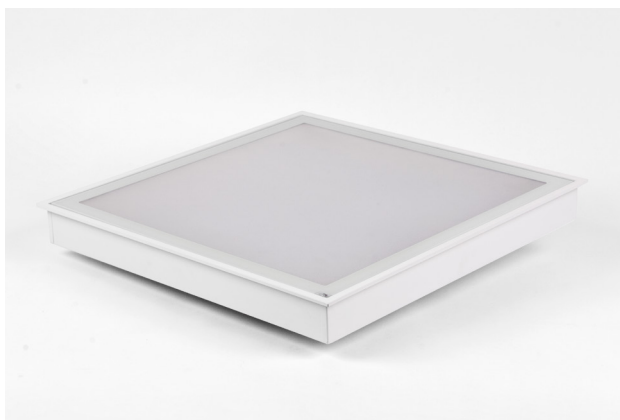

ENBLOC CLEAN LED SMOOTH

- Built-in luminaire designed to cleanrooms.
- Highly efficient LED light source.
- High protection level against dust and water infiltration IP54 or IP65.
- Quick and easy assembly.
- Luminaire lighting surface with a unique visual effect.

ENBLOC CLEAN LED SMOOTH

Features

Luminaire designed for modular and gypsum and plasterboard suspended ceilings, equipped with the highly efficient LED panels. The lighting level of LED sources is 2700 lm, 5400 lm or 10800 lm. Luminaire available in two configurations depending on the color temperature of the light source – 3000 K or 4000 K. Luminaire case made from steel sheet, powder coated in white. Available diffusers: tempered matt glass, PMMA opal diffuser, micro-prismatic diffuser with hardened glass or micro-prismatic diffuser.

Luminaire recommended for: cleanrooms.

ENBLOC CLEAN LED SMOOTH MICRO-PRM

ENBLOC CLEAN LED SMOOTH

ENBLOC CLEAN LED SMOOTH

Dimensions

Φ [lm]	A (mm)	B (mm)	H (mm)	L1xL2
2700	596	296	76	580x280
5400	596	596	76	580x580
5400	1196	296	76	1180x280
10800	1196	596	76	1180x580